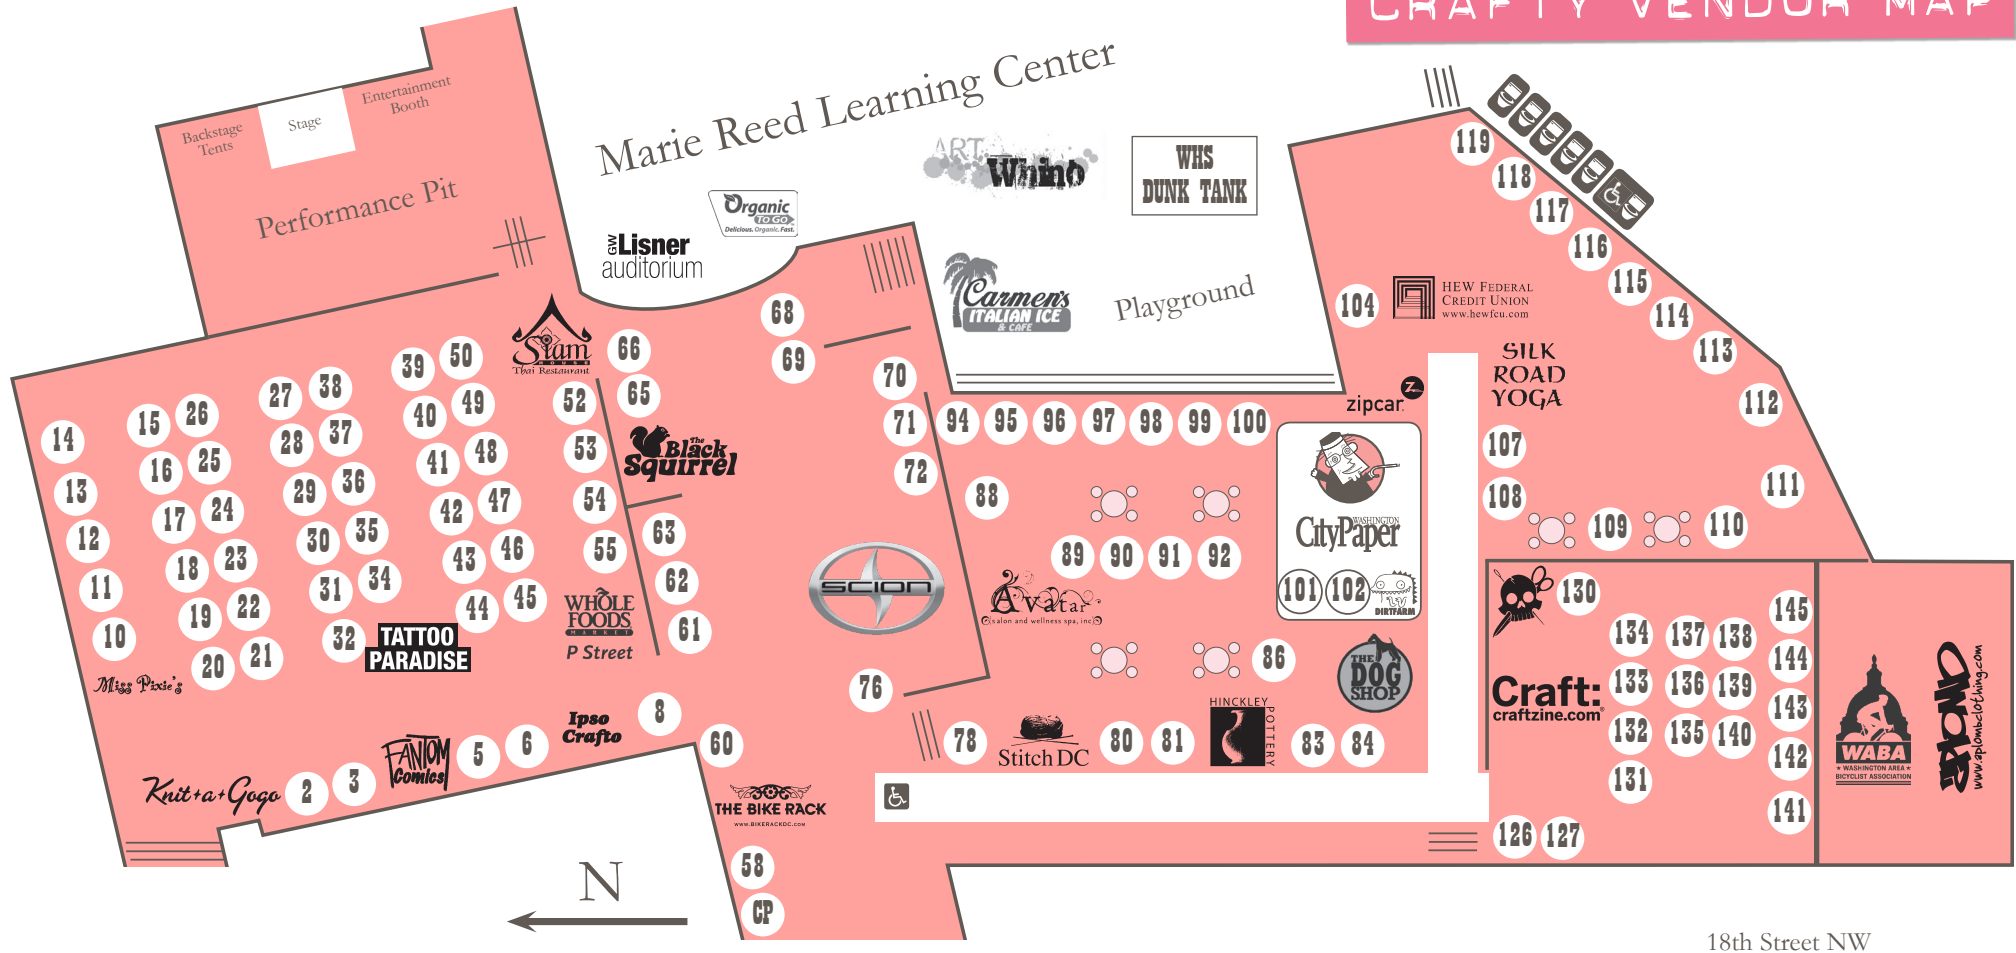

CRAFTY VENDOR MAP

- | | | | | | | |
|-----------------------------|-----------------------------|-------------------------------|------------------------------|--------------------------------|-------------------------------|--------------------------------|
| 1 Knit-a-Gogo | 21 UC Studios | 43 Artgoodies | 63 Jaime Zollars | 86 Spooky Daddy | 106 Silk Road Yoga | 130 Loyalty and Blood |
| 1 Knit Happens | 22 Pistolstitched | 44 Tsai-Fi | 64 The Black Squirrel | 87 Avatar | 107 Art School Dropout | 131 Motobus |
| 2 My Favorite Mirror | 23 Sewing Stars | 44 Cherrybox Studios | 65 Thembe Fashions/LC beads | 88 imoM | 107 Rhymes with Twee | 132 Latebloom |
| 3 Spaghetti Kiss | 24 1Girl 1Boy | 45 Owlly Shadow Puppets | 66 Fisticuffs Leather | 89 The Weekend Store | 108 Woolarina | 133 The Hand Of Fatima Designs |
| 4 Fantom Comics | 25 Dirty Pictures | 45 Rar Rar Press | 67A GWU Lisner Auditorium | 90 KG + AB | 109 Jenny Wren Jewelry | 134 Hogmalion & Company |
| 5 Chestnut Farmer | 26 Folktale Fibers | 46 Supermaggie | 67A Politics & Prose | 91 Rocks and Salt | 110 Daisy Lacy | 135 Jennyjen42 |
| 5 Charlie and Sarah | 27 Miss Chief Productions | 47 The Candy Thief | 67B Organic To Go | 92 Mogo | 111 El Jefe Design | 135 tlane |
| 6 Bright Lights Little City | 28 Claire McDermott Jewelry | 48 Avner Ofer Photography | 68 Coquelicot | 93 Carmen's Italian Ice | 112 Miss Alison | 136 The Monkey and Me |
| 7 Ipsa Crafto | 29 colorHIVE | 49 Megan Auman | 69 Kerri Conrad | 94 Cass Mckee | 113 My Paper Crane | 136 Modern June |
| 8 Fishcakes | 30 Dog Bone Art | 50 60 Bugs vs. Skate Vampire | 70 Kristina Bilonick | 95 Giant Dwarf | 114 Mean Cards | 137 Bowerbox Press |
| 9 Miss Pixie's | 31 Squidfire | 51 Siam House | 71 Sean Hennessey | 96 Miss Tess | 115 Orangpyorangy | 138 Finch Metal |
| 10 Lemon Cadet | 32 Final Approach | 52 Alitas Jewelry | 72 Goshdarnknit | 97 M3this Designs | 116 Vaya Bags | 139 Oliba Soaps |
| 11 Gregmetal | 33 Tattoo Paradise | 53 Something's Hiding In Here | 73 Scion | 98 Sweet Pepita | 117 Steve Strawn | 140 Barry's Farm |
| 12 Ellah | 34 Bossa Nova Baby | 54 DB Puppets | 76 Greenware Designs | 99 Liz Mathews Jewelry Design | 118 Biggs and Featherbelle | 141 Scarvelous |
| 13 Rebound Designs | 34 Knot Ugly Designs | 55 Pear | 78 Maryink | 100 Kathy Malone | 119 Imogene | 142 Moonlight Bindery |
| 14 Cleo Dee's | 35 8th Street Soap Kitchen | 56 Whole Foods | 79 Stitch DC | 101 Pop Idiot | 120 WHS Dunk Tank | 143 Charming Vices |
| 15 Chris Creatures | 36 Tasha McKelvey | 57 Washington City Paper | 80 Saltick | 102 Rob Ulman/Atom-Bomb Bikini | 123 Art Whino Lounge | 144 bLuGrn design |
| 16 Inedible Jewelry | 37 Jenny Harada | 58 The Small Object | 81 The Broken Plate | 103 Zipfarm | 126 Sheriff Peanut | 144 ChickRocks |
| 17 Brown Paper (bags) | 38 Block Party Press | 59 The Bike Rack | 82 Hinckley Pottery | 103A Zipcar | 127 Tigerflight | 145 Richmond Craft Mafia |
| 18 Sofia Masri | 39 Tina Seamonster | 60 Jon Wye | 83 Mignonette Designs | 104 Silver Lining | 128 CRAFT: Zine Workshop Area | 146 WABA Bicycle Valet |
| 19 Team Eight Press | 40 The Devil Made Me Do It | 61 Red Prairie Press | 84 Bad Buttons™ & Kate Black | 105 HEW Federal Credit Union | 129 Craft Mutiny Supply Swap | 147 Aplomb Skate Park |
| 20 Dandelion Blu Jewelry | 41 Girlie Pants | 62 Brookadelphia | 85 The Dog Shop | | | |
| 20 This Chickadee | 42 Barefoot Czarina | | | | | |